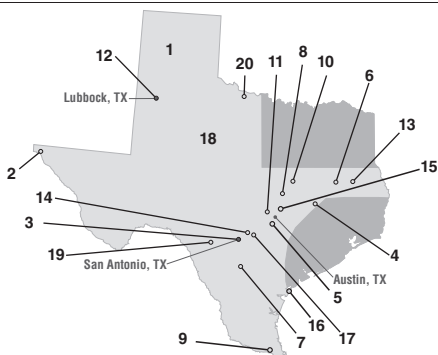

SOUTHEASTERN TEXAS / GREATER TEXAS

11 **Victoria Welder and Generator Repair**
1904 Stolz St, Ste E
Victoria Texas 77901 **EMERALD**
(361) 920-0914

12 **Holiday World of Willis**
13200 I-45 N
Willis Texas 77378 **EMERALD**
(936) 337-8900

GREATER TEXAS

CUMMINS SALES AND SERVICE LOCATIONS

1 5224 I-40 Expy E
Amarillo Texas 79103 (806) 373-3793

2 14333 Gateway Blvd W
El Paso Texas 79928 **COACH CARE**
(915) 852-4200

3 6226 PanAm Expy N
San Antonio Texas 78218 (210) 655-5420

AUTHORIZED ONAN GENERATOR DEALERS

4 **S-Con Services**
6270 W Hwy 21
Bryan Texas 77807 **EMERALD**
(979) 822-4445

5 **Gen-Tech Buda**
105 Lambs Trl
Buda Texas 78610 **EMERALD**
(512) 923-1164

6 **Cowboy Trailer Sales**
1530 E Loop 304
Crockett Texas 75835 **EMERALD**
(936) 546-2467

7 **Texian Investments DBA Billy Bob's Repair & Tire**
14208 I-37 S
Elmendorf Texas 78112 **EMERALD**
(210) 621-2126

8 **Lone Star RV Center**
611 E Central Expy
Harker Heights Texas 76548 **EMERALD**
(254) 953-4360

9 **Danny Payton Electric**
27484 Bass Blvd
Harlingen Texas 78552 **EMERALD**
(956) 425-4091

10 **Joe's Starter & Generator Shop**
405 Enterprise Blvd
Hewitt Texas 76643 **EMERALD**
(254) 666-7747

11 **Gen-Tech**
2018 Eagles Way
Leander Texas 78641 **EMERALD**
(512) 657-7811